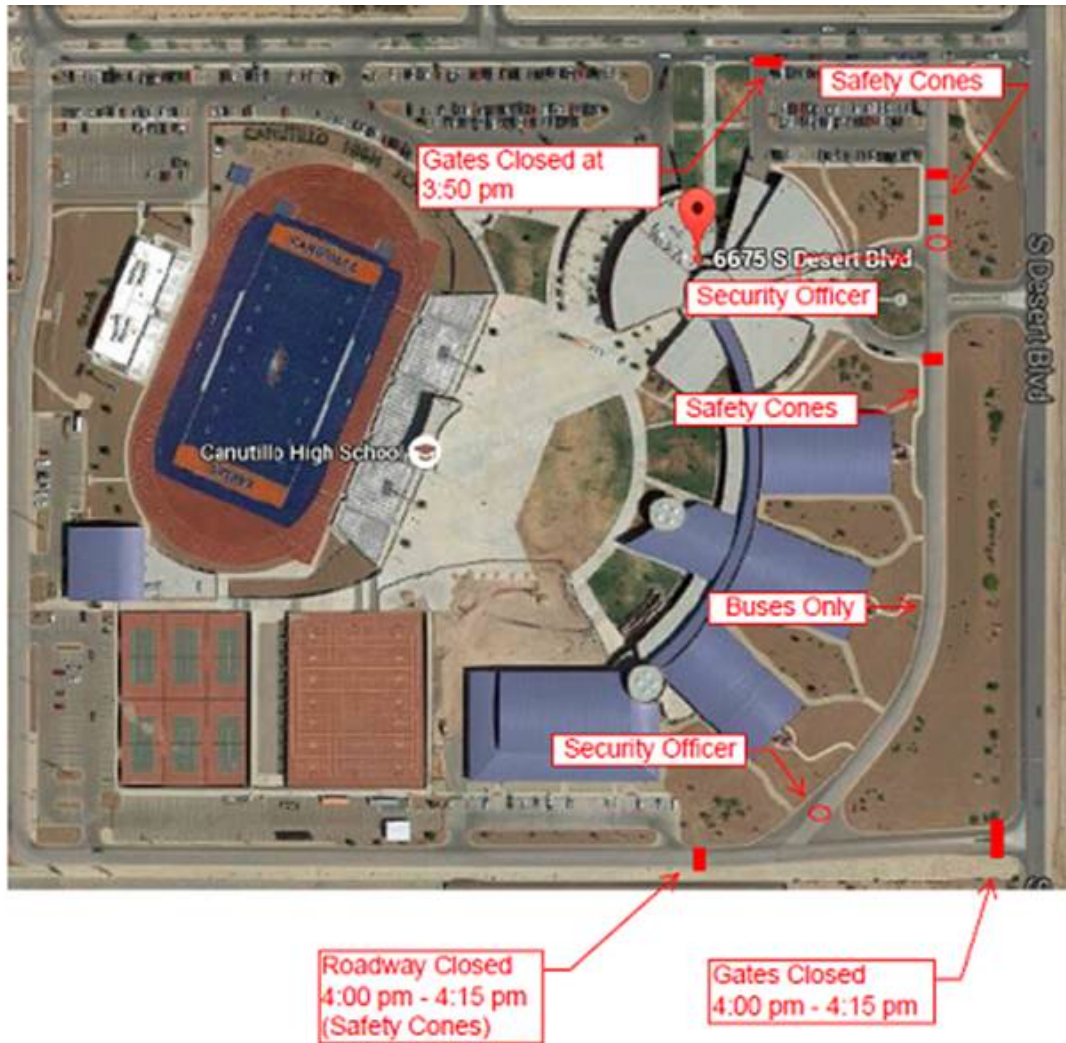

CANUTILLO HIGH SCHOOL

6675 South Desert Blvd.
El Paso, TX 79932
(915) 877-7800 / Fax (915) 877-7807

Assistant Principals

Jesica Arellano
Elda Armendariz
Francisco Huizar
Christopher Judge

Teresa Clapsaddle
Principal

CANUTILLO ISD NON DISCRIMINATION STATEMENT

The Canutillo Independent School District does not discriminate on the basis of race, color, national origin, gender, age or disability in its employment practices, or in providing education services, activities and programs, including technical education programs. For more information regarding the Canutillo Independent School District's policy of non-discrimination contact: Executive Director for Human Resources, (915) 877-7423, 7965 Artcraft Rd., El Paso, TX 79932. El Distrito Escolar Independiente de Canutillo no discrimina en cuanto a raza, color, origen, género, edad o discapacidad en lo que se refiere a sus prácticas de empleo, o al proveer servicios, actividades y programas educativos y vocacionales. Para mayor información respecto a la política de no discriminación del Distrito Escolar Independiente de Canutillo, favor de contactar a: Director Ejecutivo de Recursos Humanos, (915) 877-7423, 7965 Artcraft Rd., El Paso, TX 79932.